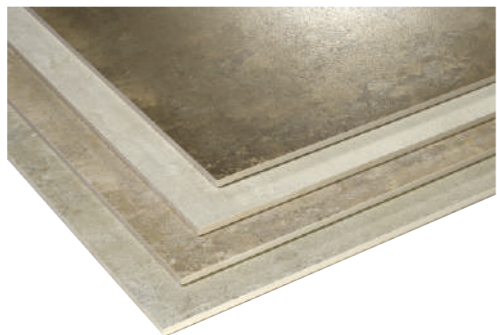

Malibu

OCEANO

Malibu

White
Granule
EC23160G

600x600x9.5mm | 300x600x9.5mm
24"x24" | 12"x24"

600x600mm

600x300mm

Mosaic application

Mosaic application

Size	PC/BOX	BOX/PAL	SQM/BOX	PAL/CTN	G.M/BOX	N.M/BOX
600x600mm	4	36	1.44	22	30	30.5
300x600mm	8	40	1.44	20	30	30.5

Malibu

Beige
Granule
EC23260G

600x600x9.5mm | 300x600x9.5mm
24"x24" | 12"x24"

600x600mm

600x300mm

Mosaic application

Size	PC/BOX	BOX/PAL	SQM/BOX	PAL/CTN	G.M/BOX	N.M/BOX
600x600mm	4	36	1.44	22	30	30.5
300x600mm	8	40	1.44	20	30	30.5

Malibu

Cafe
Granule
EC23460G

600x600x9.5mm | 300x600x9.5mm
24"x24" | 12"x24"

600x600mm

600x300mm

Mosaic application

Size	PC/BOX	BOX/PAL	SQM/BOX	PAL/CTN	G.M/BOX	N.M/BOX
600x600mm	4	36	1.44	22	30	30.5
300x600mm	8	40	1.44	20	30	30.5

Introducing the World

OCEANO