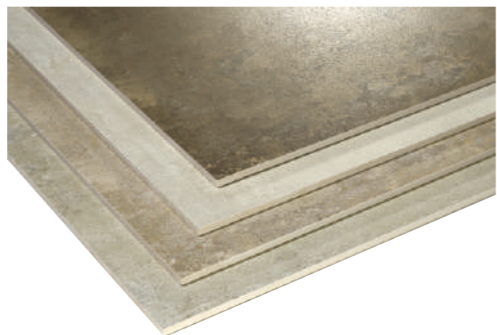

Malibu

OCEANO

Malibu

White
Granule
EC23160G

600x600x9.5mm | 300x600x9.5mm
24"x24" | 12"x24"

600x600mm

600x300mm

Mosaic application

Mosaic application

Size	PC/BOX	BOX/PAL	SQM/BOX	PAL/CTN	G.M/BOX	N.M/BOX
600x600mm	4	36	1.44	22	30	30.5
300x600mm	8	40	1.44	20	30	30.5

Malibu

Beige
Granule
EC23260G

600x600x9.5mm | 300x600x9.5mm
24"x24" | 12"x24"

600x600mm

600x300mm

Mosaic application

Size	PC/BOX	BOX/PAL	SQM/BOX	PAL/CTN	G.M/BOX	N.M/BOX
600x600mm	4	36	1.44	22	30	30.5
300x600mm	8	40	1.44	20	30	30.5

Malibu

Cafe
Granule
EC23460G

600x600x9.5mm | 300x600x9.5mm
24"x24" | 12"x24"