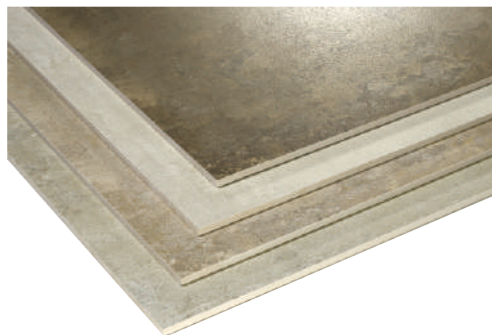

Malibu

OCEANO

Malibu

White
Granule
EC23160G

600x600x9.5mm | 300x600x9.5mm
24"x24" | 12"x24"

600x600mm

600x300mm

Mosaic application

Size	PC/BOX	BOX/PAL	SQM/BOX	PAL/CTN	G.M/BOX	N.M/BOX
600x600mm	4	36	1.44	22	30	30.5
300x600mm	8	40	1.44	20	30	30.5

Malibu

Toupe
Granule
EC23360G

600x600x9.5mm | 300x600x9.5mm
24"x24" | 12"x24"

600x600mm

600x300mm

Mosaic application

Size	PC/BOX	BOX/PAL	SQM/BOX	PAL/CTN	G.M/BOX	N.M/BOX
600x600mm	4	36	1.44	22	30	30.5
300x600mm	8	40	1.44	20	30	30.5

Malibu

Beige
Granule
EC23260G

600x600x9.5mm | 300x600x9.5mm
24"x24" | 12"x24"

600x600mm

600x300mm

Mosaic application

Size	PC/BOX	BOX/PAL	SQM/BOX	PAL/CTN	G.M/BOX	N.M/BOX
600x600mm	4	36	1.44	22	30	30.5
300x600mm	8	40	1.44	20	30	30.5

Malibu

Cafe
Granule
EC23460G

600x600x9.5mm | 300x600x9.5mm
24"x24" | 12"x24"