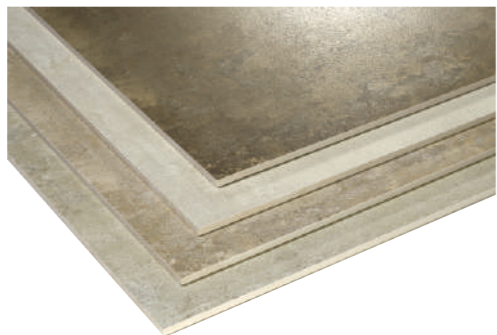

Malibu

OCEANO

Malibu

White
Granule
EC23160G

600x600x9.5mm | 300x600x9.5mm
24"x24" | 12"x24"

600x600mm

600x300mm

Mosaic application

Size	PC/BOX	BOX/PAL	SQM/BOX	PAL/CTN	G.M/BOX	N.M/BOX
600x600mm	4	36	1.44	22	30	30.5
300x600mm	8	40	1.44	20	30	30.5

Malibu

Toupe
Granule
EC23360G

600x600x9.5mm | 300x600x9.5mm
24"x24" | 12"x24"

600x600mm

600x300mm

Mosaic application

Size	PC/BOX	BOX/PAL	SQM/BOX	PAL/CTN	G.M/BOX	N.M/BOX
600x600mm	4	36	1.44	22	30	30.5
300x600mm	8	40	1.44	20	30	30.5

Malibu

Beige
Granule
EC23260G

600x600x9.5mm | 300x600x9.5mm
24"x24" | 12"x24"

600x600mm

600x300mm

Mosaic application

Size	PC/BOX	BOX/PAL	SQM/BOX	PAL/CTN	G.M/BOX	N.M/BOX
600x600mm	4	36	1.44	22	30	30.5
300x600mm	8	40	1.44	20	30	30.5

Malibu

Cafe
Granule
EC23460G

600x600x9.5mm | 300x600x9.5mm
24"x24" | 12"x24"