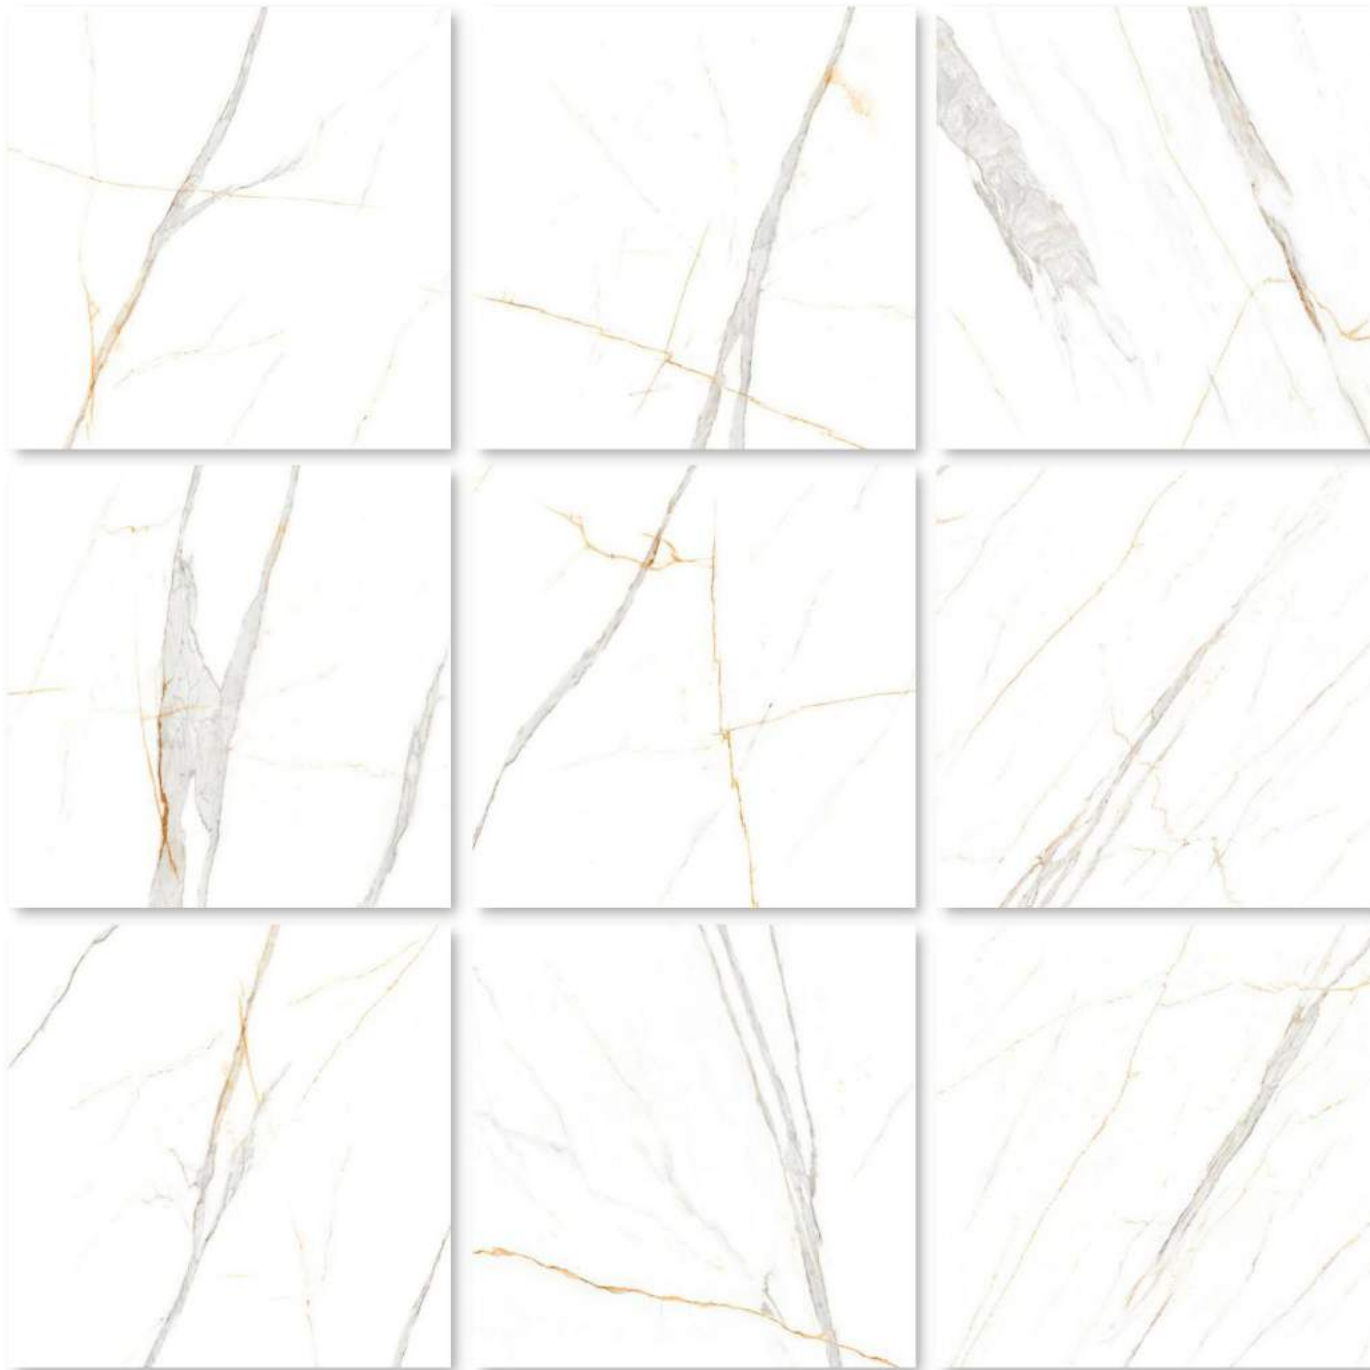

CALACATA

One Tile with Various Design

SKK001 900X900mm

Item No	Box			PALLET		
	Pieces	SQM	KG	Box	SQM	KG
SKK001	2	1.62	51	27	43.74	2754