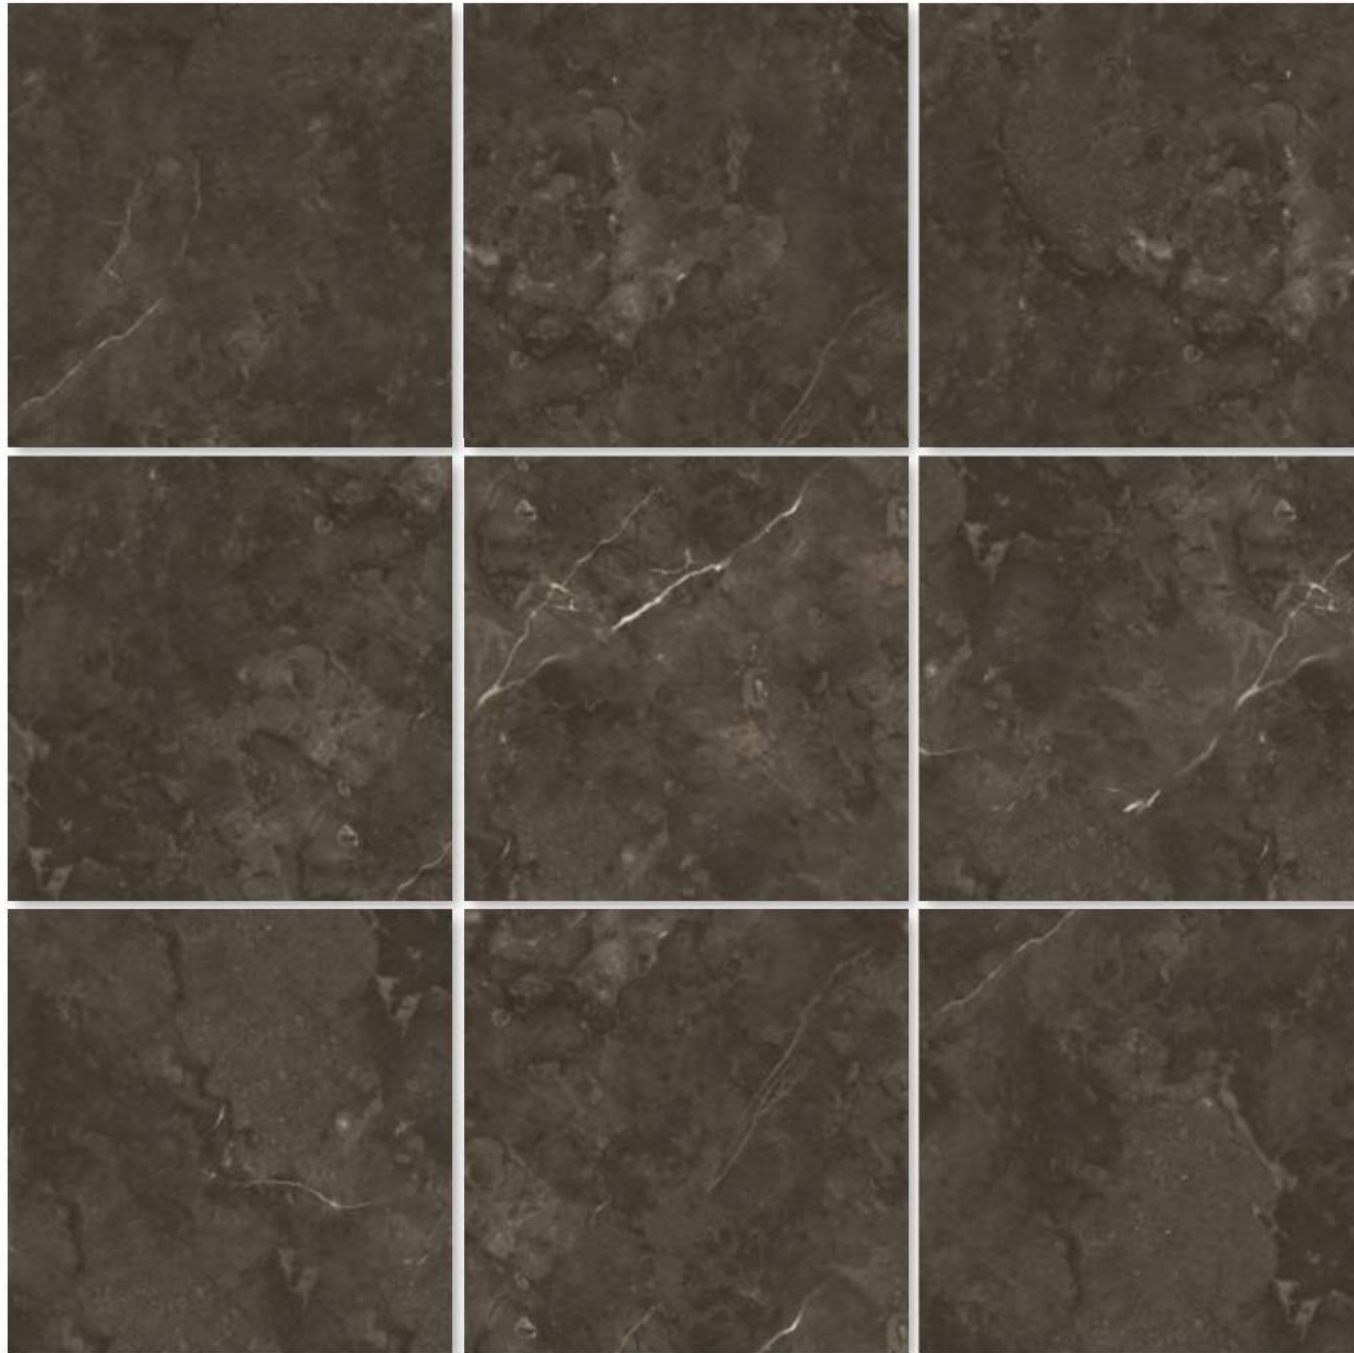

CALACATA

One Tile with Various Design

SKP801 900X900mm