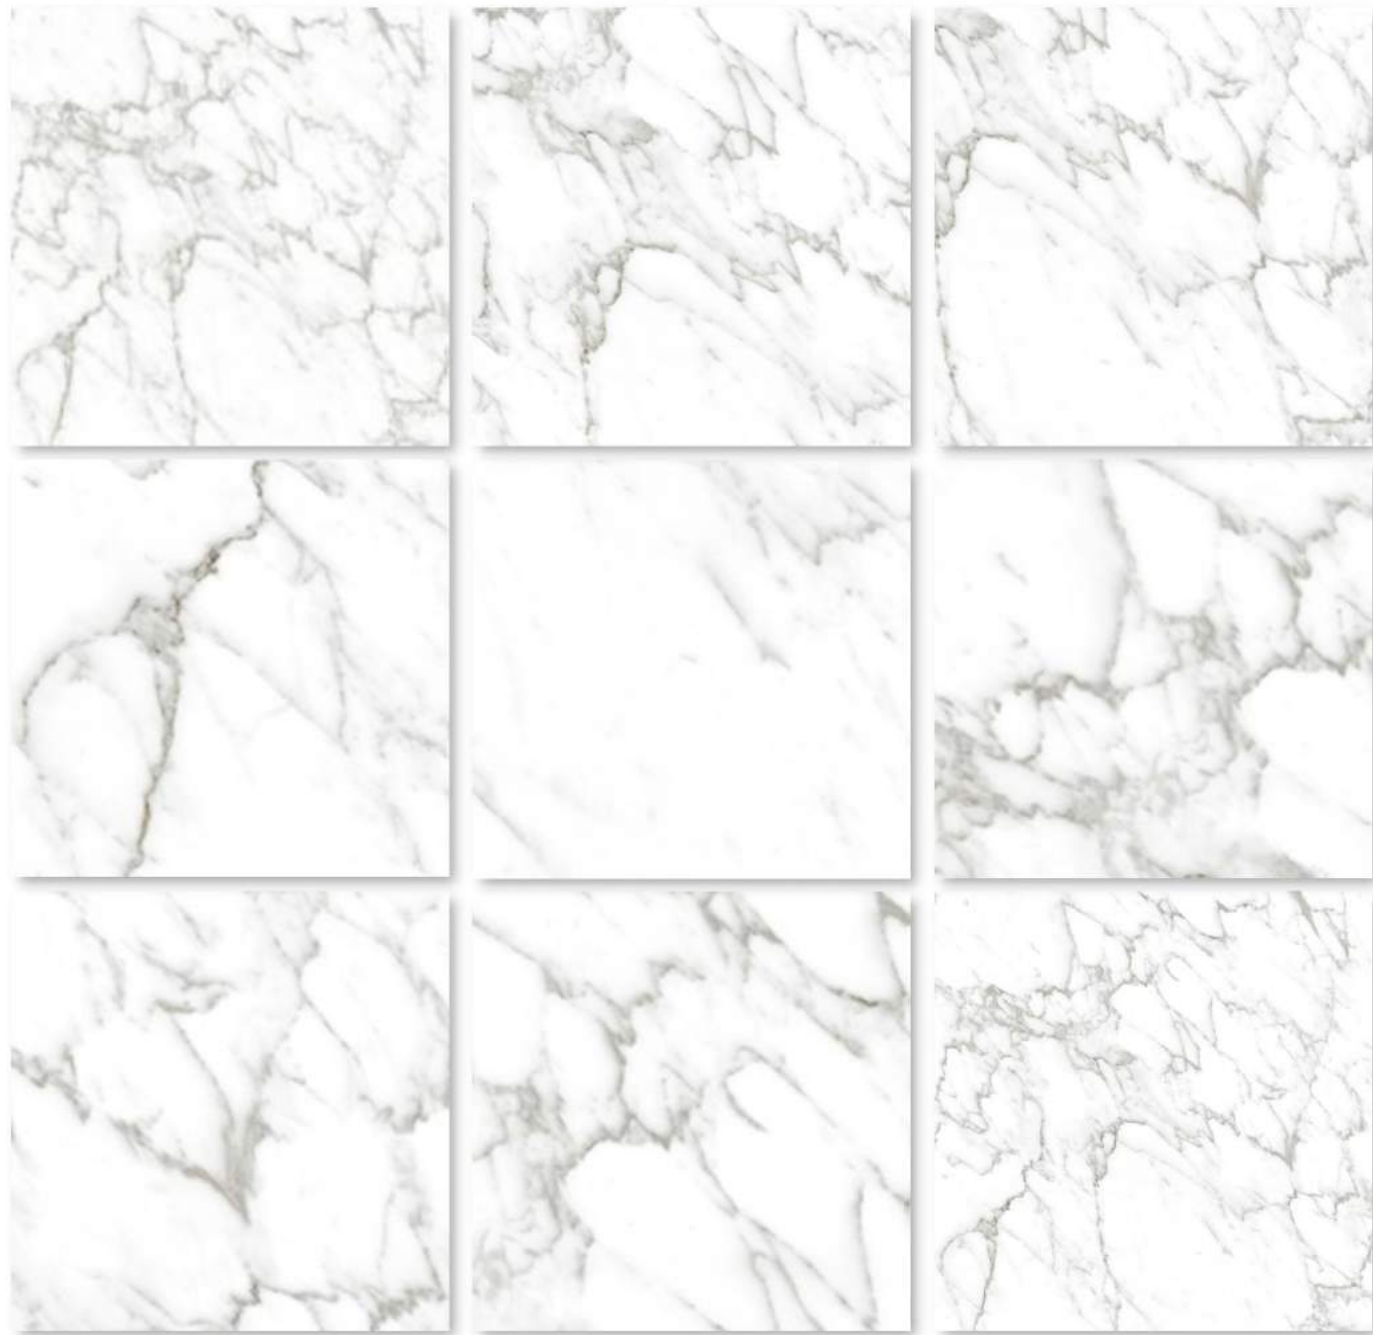

Big Size Super White Body

CALACATA

One Tile with Various Design

SKZ001 900X900mm

Item No	Box			PALLET		
	Pieces	SQM	KG	Box	SQM	KG
SKZ001	2	1.62	51	27	43.74	2754

Big Size Super White Body

CALACATA

One Tile with Various Design